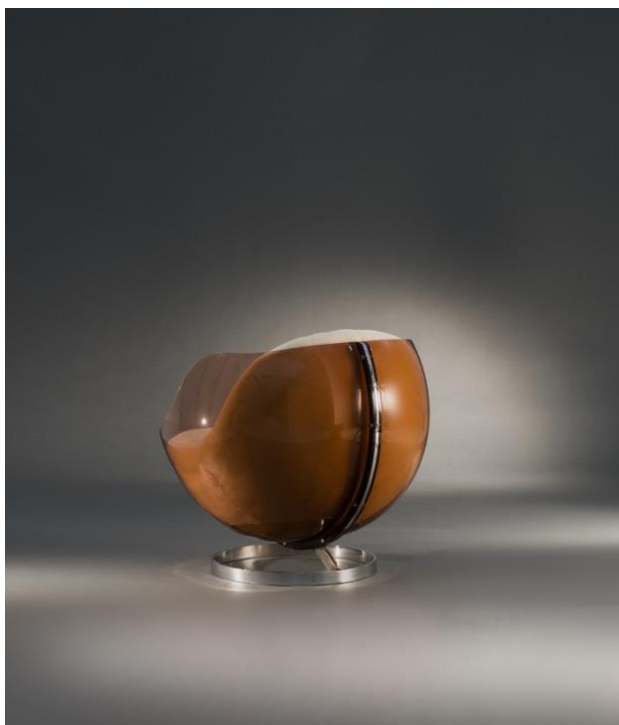

MEUBLES
ET
LUMIÈRES